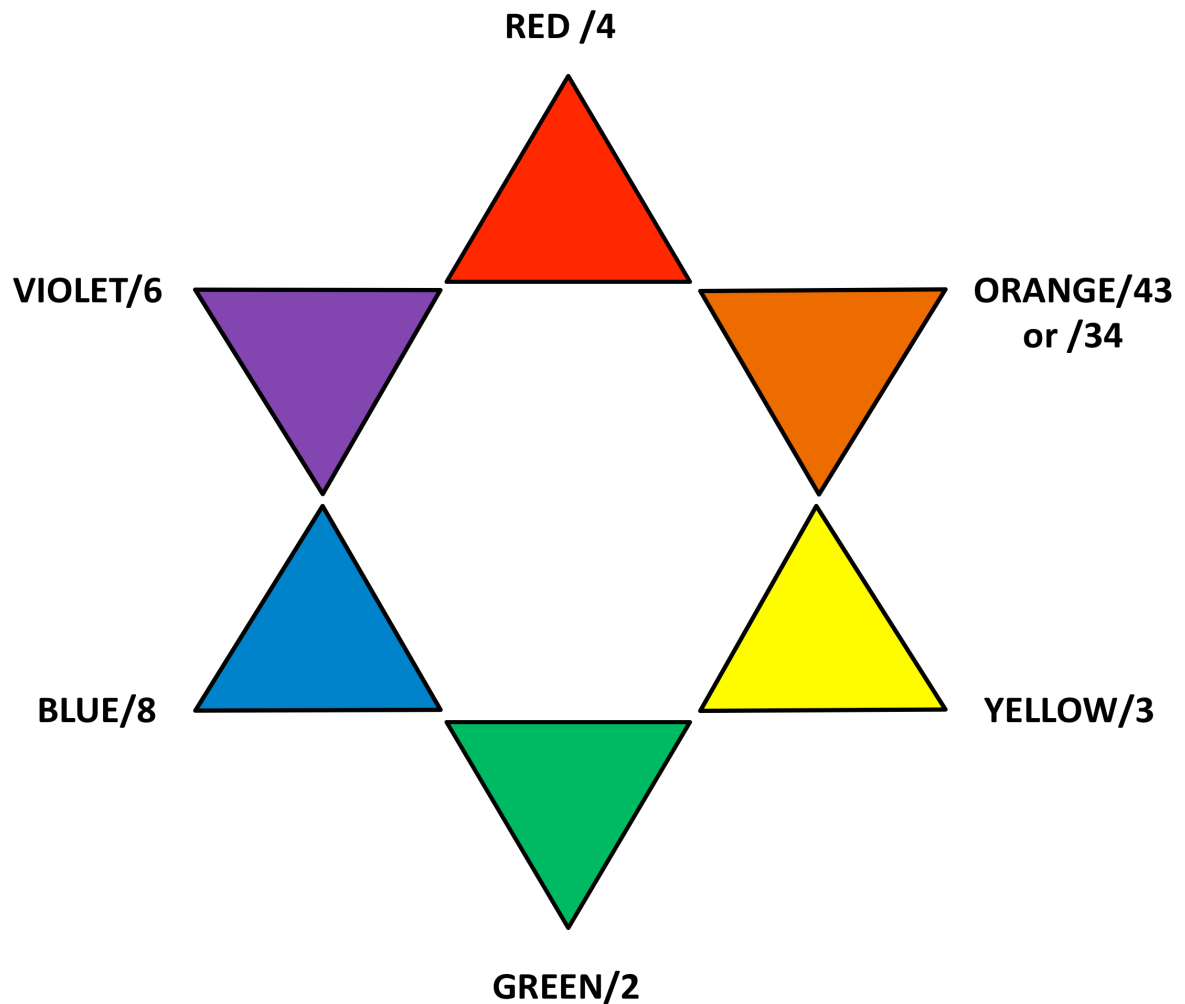

# COLOUR STAR

Opposites neutralise